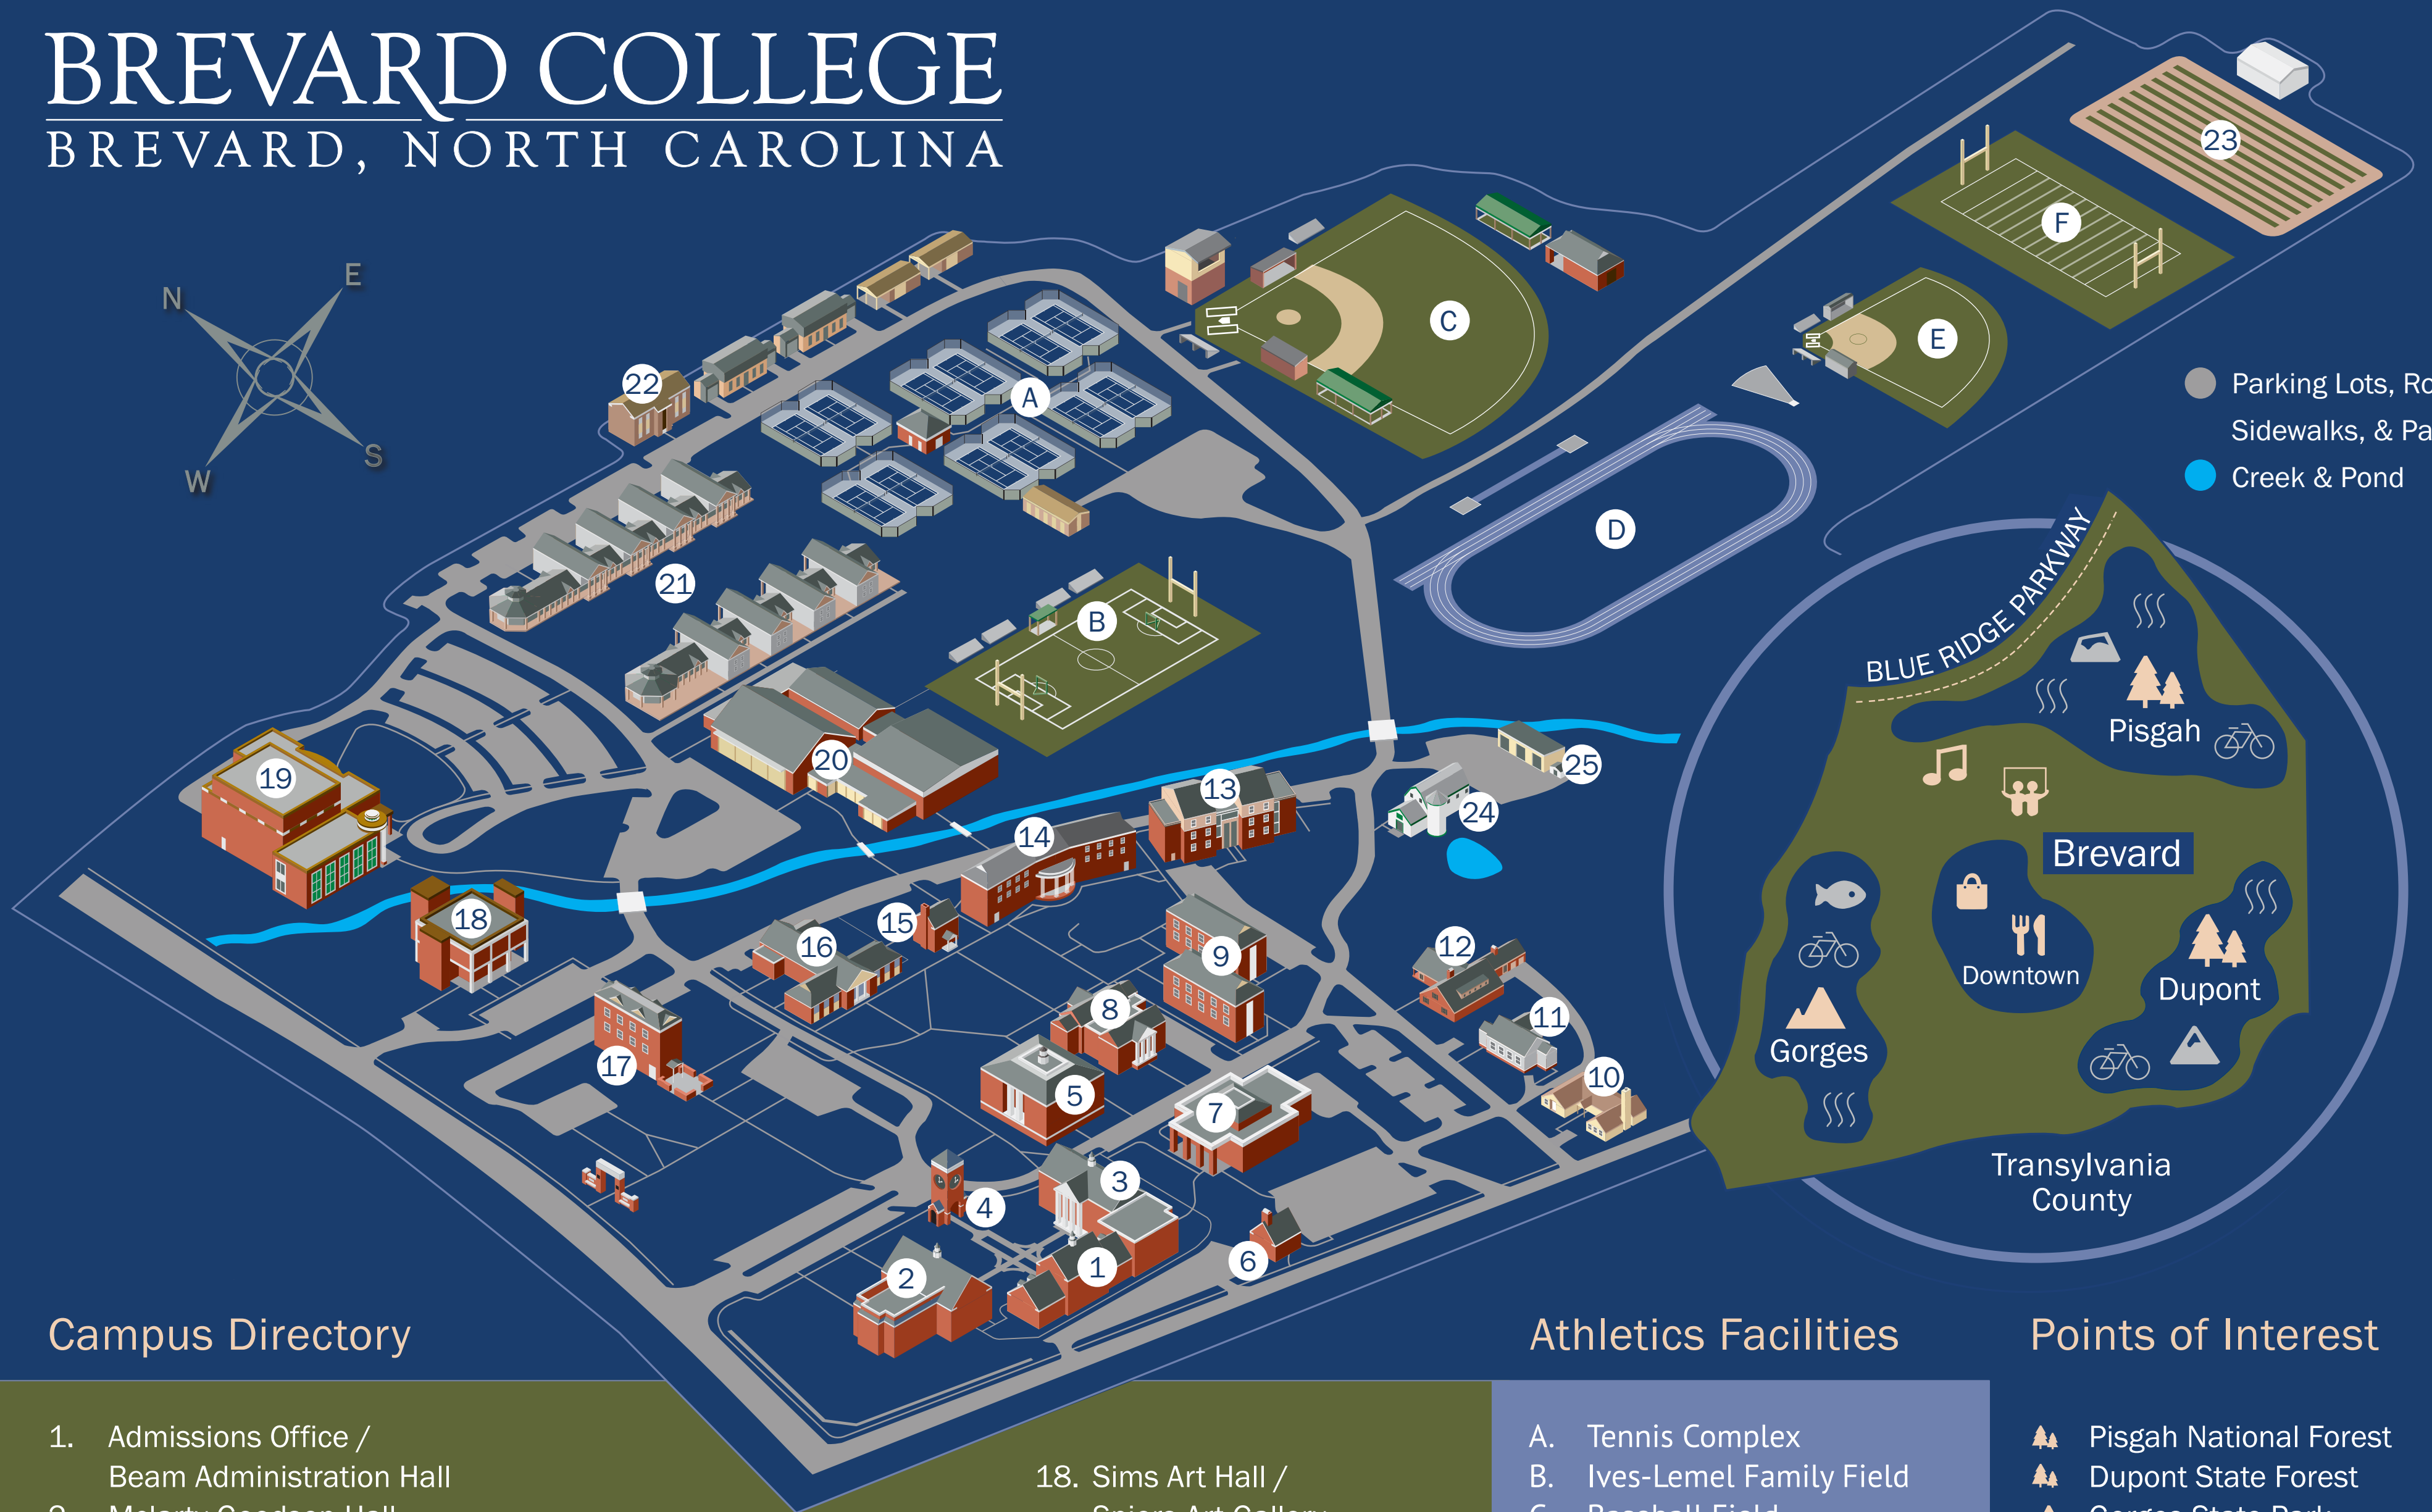

BREVARD COLLEGE

BREVARD, NORTH CAROLINA

Campus Directory

- | | | |
|---|--|---|
| 1. Admissions Office /
Beam Administration Hall | 10. Alumni House | 18. Sims Art Hall /
Spiers Art Gallery |
| 2. Mclarty-Goodson Hall | 11. Guest House | 19. Porter Center |
| 3. Moore Science Hall | 12. President's House | 20. Boshamer Gym |
| 4. Weaver Bell Tower | 13. Stanback Hall | 21. The Villages |
| 5. J.A. Jones Library /
Experimental Learning
Commons | 14. Jones Hall | 22. Athletic Duplex |
| 6. Bill's Boiler House | 15. Stamey Center | 23. Campus Garden |
| 7. Myer's Dining Hall | 16. Dunham Music Center /
Ingram Auditorium | 24. Greenhouse |
| 8. Coltrane Hall | 17. Green Hall | 25. Maintenance |
| 9. Beam Residence Hall | | |

Athletics Facilities

- A. Tennis Complex
- B. Ives-Lemel Family Field
- C. Baseball Field
- D. Track
- E. Softball Field
- F. Football Practice Field

Points of Interest

- Pisgah National Forest
- Dupont State Forest
- Gorges State Park
- Blue Ridge Parkway
- Lake Toxaway
- Cedar Mountain
- Lumberyard Arts District
- Brevard Music Center
- Mountain Biking
- Waterfall Areas
- Retail Shops
- Restaurants