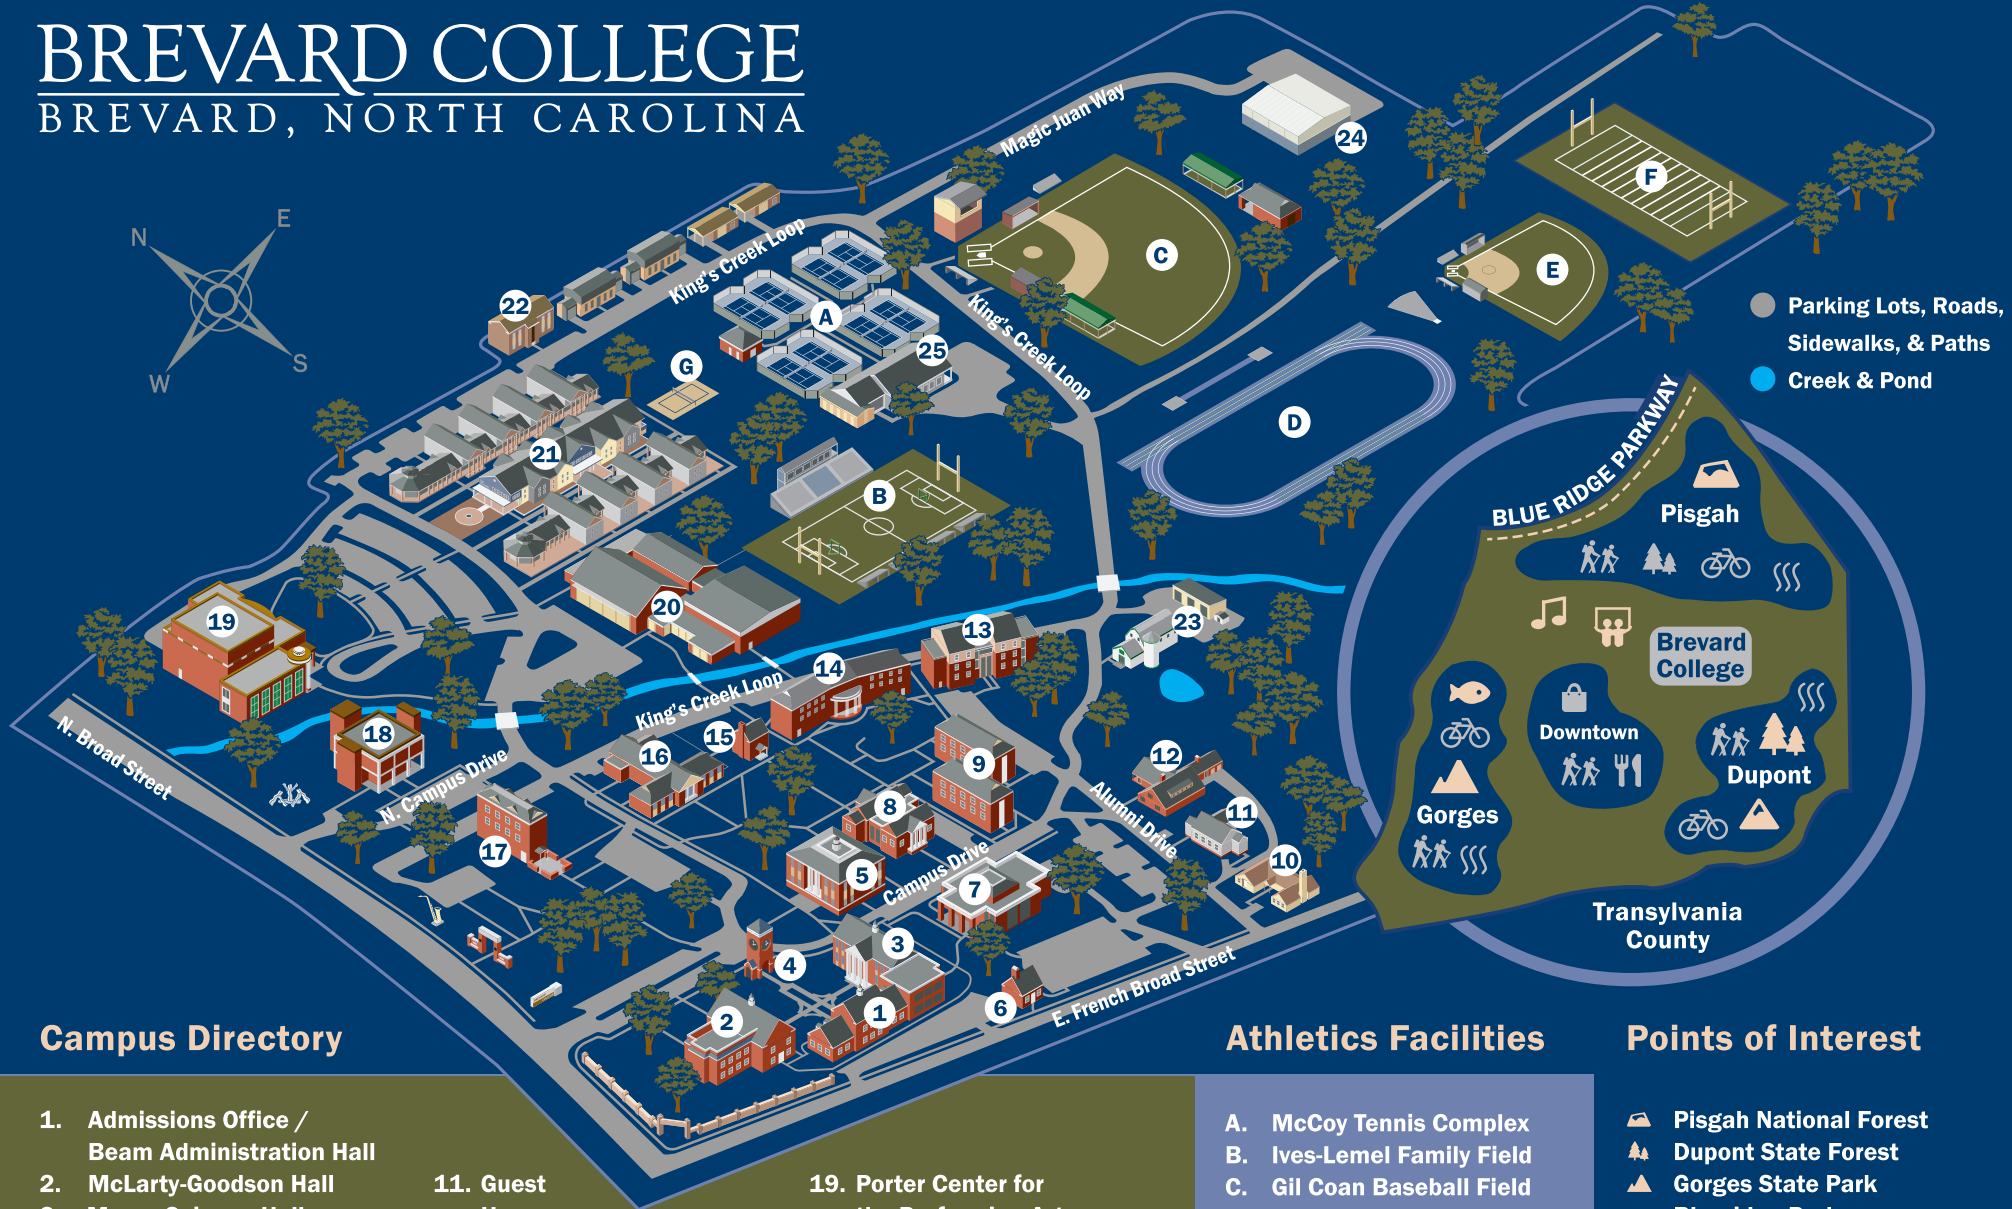

BREVARD COLLEGE

BREVARD, NORTH CAROLINA

Campus Directory

- | | | |
|---|--|---|
| 1. Admissions Office /
Beam Administration Hall | 11. Guest House | 19. Porter Center for
the Performing Arts |
| 2. McLarty-Goodson Hall | 12. President's House | 20. Boshamer Hall |
| 3. Moore Science Hall | 13. Stanback Hall | 21. The Villages |
| 4. Weaver Bell Tower | 14. Jones Hall | 22. The Duplexes |
| 5. J.A. Jones Library /
Experiential Learning
Commons | 15. Stamey Hall | 23. Wilderness Leadership
& Experiential Education |
| 6. Bill's Boiler House | 16. Dunham Hall /
Ingram Auditorium | 24. Facilities Operation
Center |
| 7. Myers Hall | 17. Green Hall | 25. Athletics Fieldhouse |
| 8. Coltrane Hall | 18. Sims Hall /
Spiers Art Gallery | |
| 9. Beam Residence Hall | | |
| 10. Alumni House | | |

Athletics Facilities

- A. McCoy Tennis Complex
- B. Ives-Lemel Family Field
- C. Gil Coan Baseball Field
- D. Frank Patton Track
- E. Softball Field
- F. Football Practice Field
- G. Sand Volleyball Court

Points of Interest

- Pisgah National Forest
- Dupont State Forest
- Gorges State Park
- Blue Ridge Parkway
- Lake Toxaway
- Cedar Mountain
- Lumberyard Arts District
- Brevard Music Center
- Mountain Biking
- Hiking Areas
- Waterfall Areas
- Retail Shops
- Restaurants